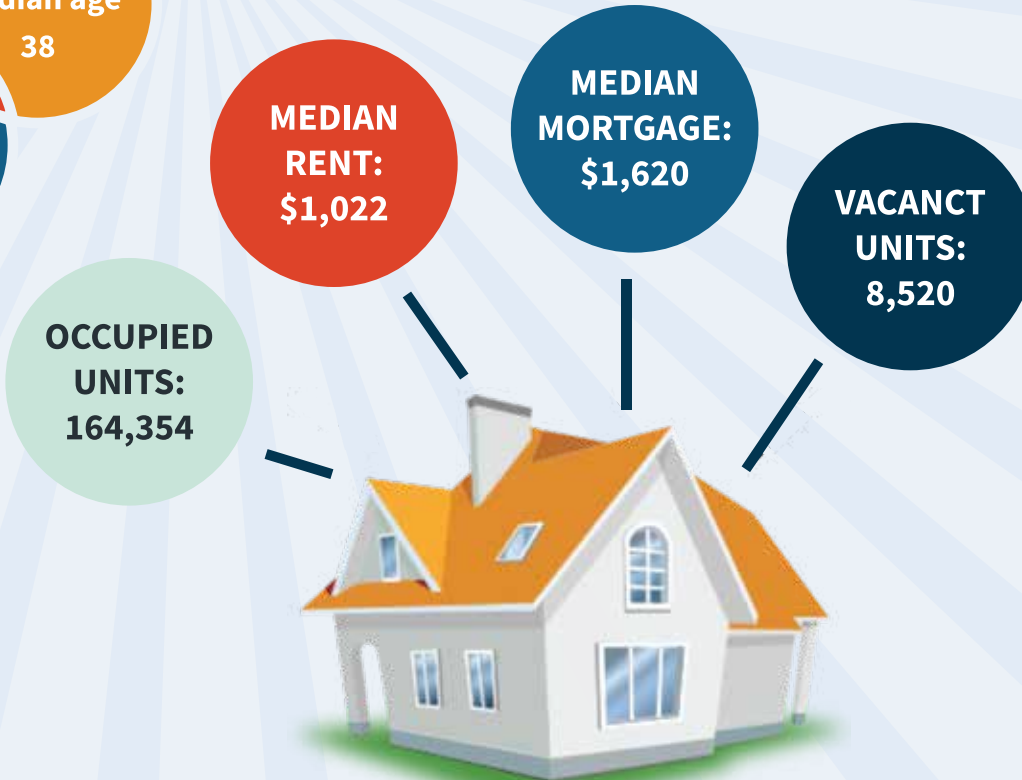

# WE ARE CLARK COUNTY

Why we live and work here

Individuals below poverty level  
**10.2%**

Median Household Income  
**\$62,879**

Total Housing Units  
**172,874**

Median home sale price:  
**\$320,321**

Veteran population  
**34,137**