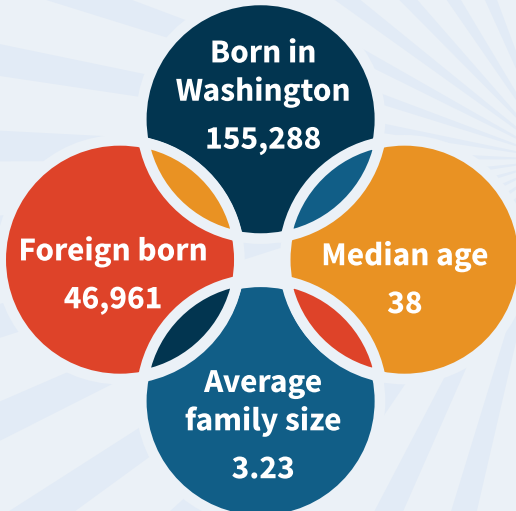

## THE SECOND

most populated county in the state

Clark County is considered to be **1 of 4 counties** in the Portland Metropolitan Area and **designated market area (DMA)**.

We represent approximately **25%** of the TV viewing and listening audiences within the Portland Metro Area.

**33%** of our labor forces, which represents over 50,000 people, work and commute daily to Portland. **11,000** workers commute north.

# WE ARE CLARK COUNTY

Why we live and work here

Individuals below poverty level  
**10.2%**

Median Household Income  
**\$62,879**

Total Housing Units  
**172,874**

Median home sale price:  
**\$320,321**

Veteran population  
**34,137**